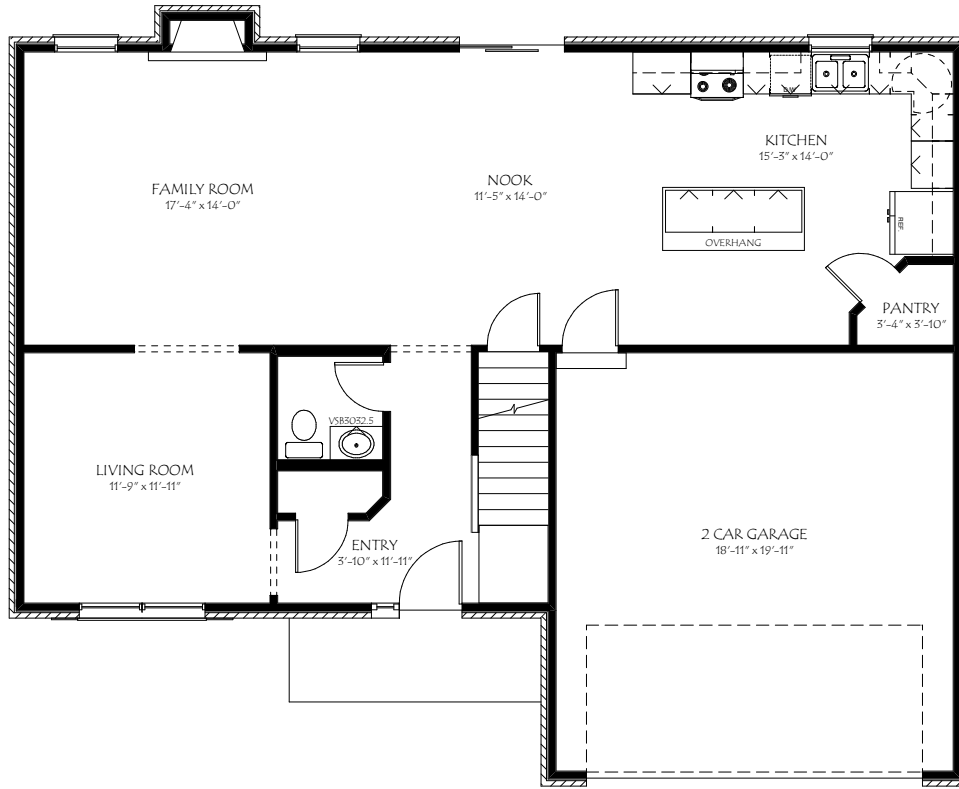

The Primrose

Approximately 2,266 sq ft • 4 Bedrooms • 2.5 Baths

DALLIS HOMES LLC
BUILT FOR LIVING

OFFICE (513) 860-2800
FAX (513) 860-6565
dallishomes@starone.com

The Primrose

Approximately 2266 Sq. Ft.

First Floor

Second Floor

This material is for illustration purposes only and is not part of a legal contract. All information herein is believed accurate, but NOT guaranteed and is subject to change without notice.