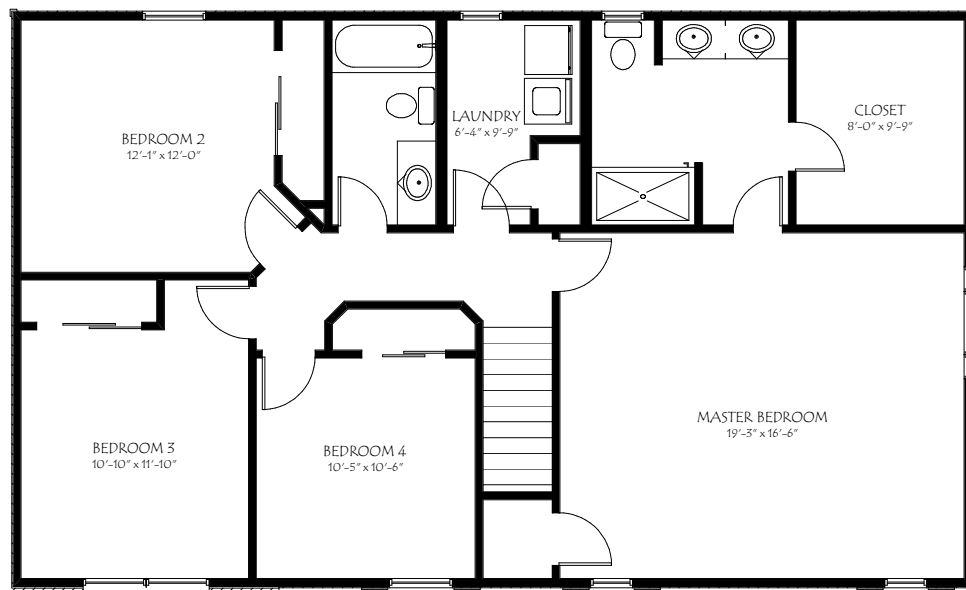

The Primrose

Approximately 2,266 sq ft • 4 Bedrooms • 2.5 Baths

DALLIS HOMES LLC
BUILT FOR LIVING

OFFICE (513) 860-2800
FAX (513) 860-6565
dallishomes@starone.com

The Primrose

Approximately 2266 Sq. Ft.

First Floor

Second Floor

This material is for illustration purposes only and is not part of a legal contract. All information herein is believed accurate, but NOT guaranteed and is subject to change without notice.