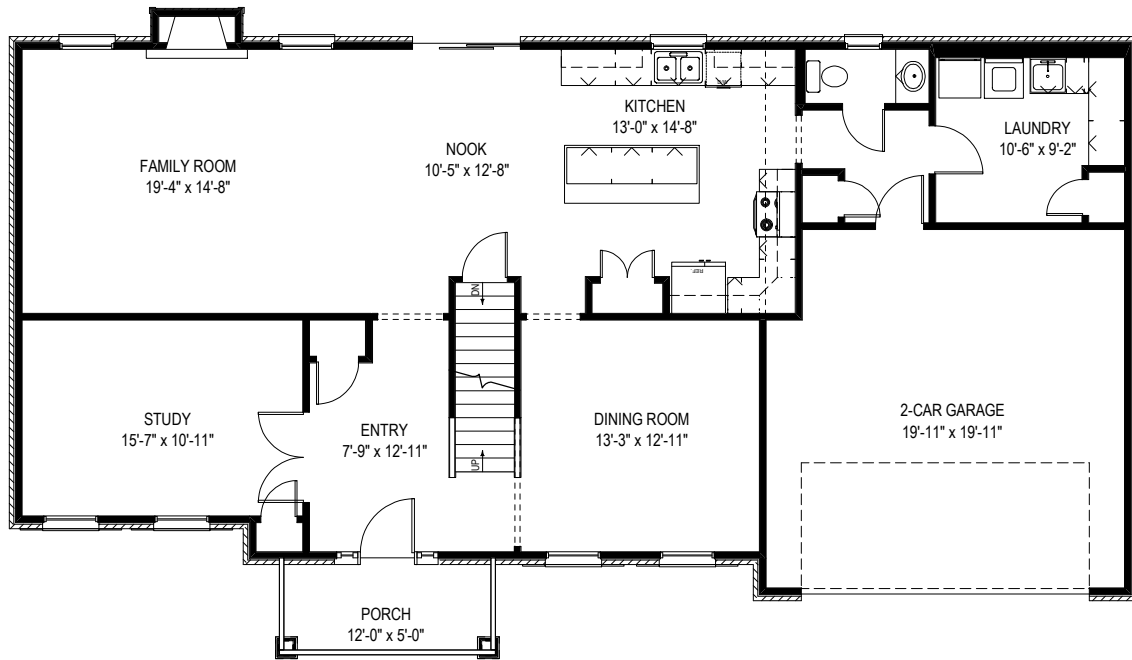

The Kimberley

Approximately 2,642 sq ft • 4 Bedrooms • 2.5 Baths

DALLIS HOMES LLC
BUILT FOR LIVING

OFFICE (513) 860-2800
FAX (513) 860-6565
dallishomes@starone.com

The Kimberley

Approximately 2642 Sq. Ft.

FIRST FLOOR

SECOND FLOOR

This material is for illustration purposes only and is not part of a legal contract. All information herein is believed accurate, but NOT guaranteed and is subject to change without notice.