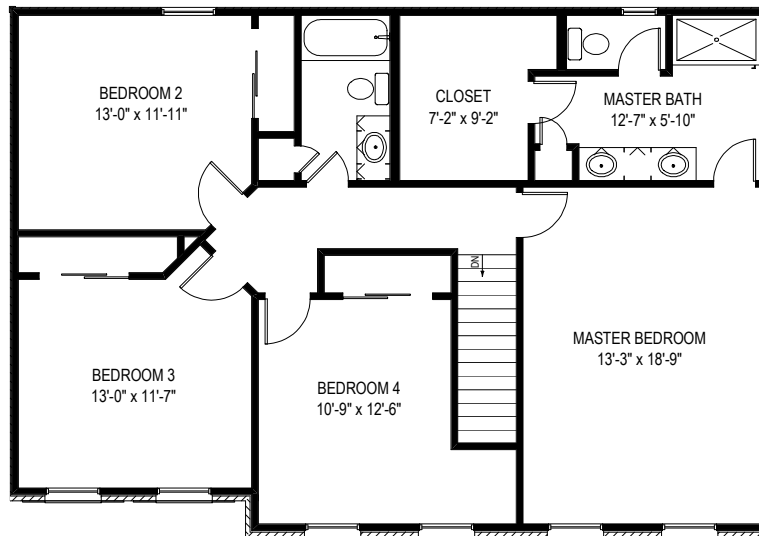

The Kimberley

Approximately 2,642 sq ft • 4 Bedrooms • 2.5 Baths

DALLIS HOMES LLC
BUILT FOR LIVING

OFFICE (513) 860-2800
FAX (513) 860-6565
dallishomes@starone.com

The Kimberley

Approximately 2642 Sq. Ft.

FIRST FLOOR

SECOND FLOOR

This material is for illustration purposes only and is not part of a legal contract. All information herein is believed accurate, but NOT guaranteed and is subject to change without notice.