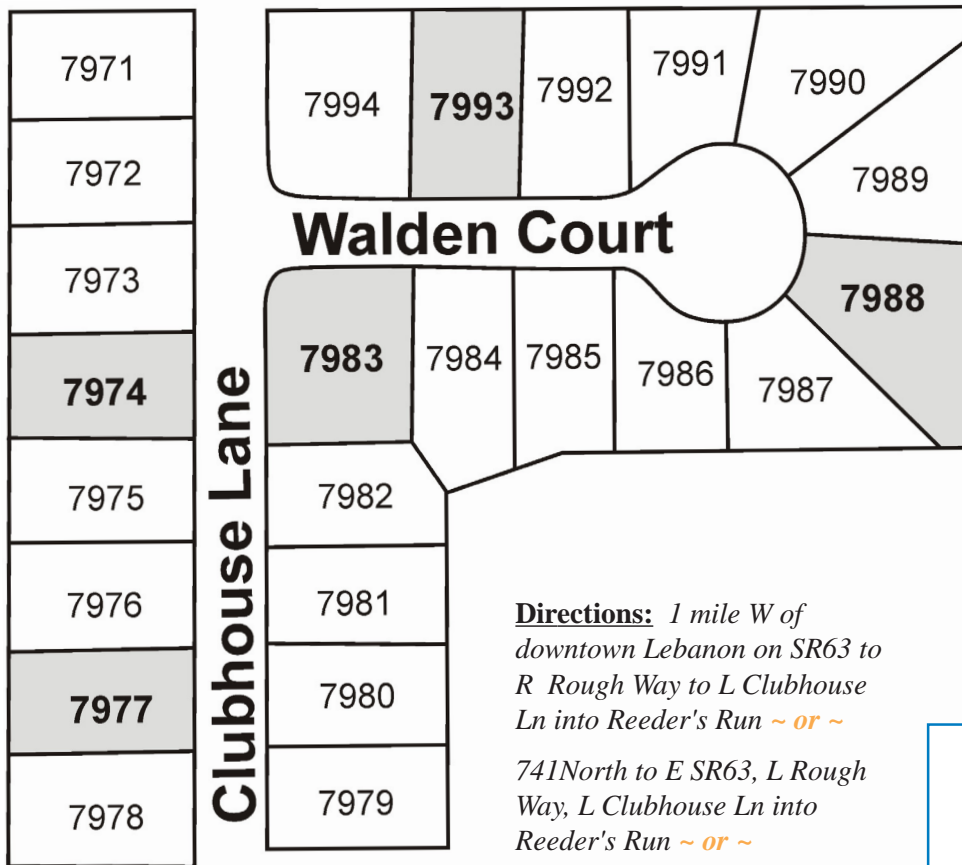

Dallis
designer homes

Built for Living

DallisDesignerHomes.com

Reeder's Run

Prices starting in the \$170,000's ~ Price includes lot

Directions: 1 mile W of downtown Lebanon on SR63 to R Rough Way to L Clubhouse Ln into Reeder's Run ~ or ~

741North to E SR63, L Rough Way, L Clubhouse Ln into Reeder's Run ~ or ~

I75 to E SR63, L Rough Way, L Clubhouse Ln into Reeder's Run

Now is the time to build!

Dallis Designer Homes now in Lebanon!

Beautiful homesites conveniently located near historic Lebanon, highways, recreation, schools and more.