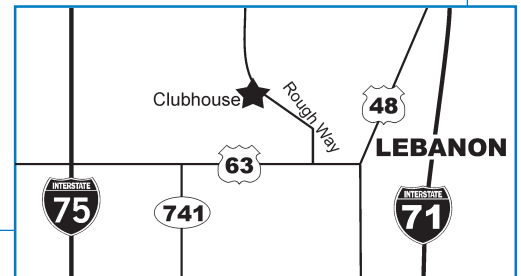

Dallis
designer homes

Built for Living

DallisDesignerHomes.com

Reeder's Run

Prices starting in the $170,000's ~ Price includes lot

Directions: 1 mile W of downtown Lebanon on SR63 to R Rough Way to L Clubhouse Ln into Reeder's Run ~ or ~

741North to E SR63, L Rough Way, L Clubhouse Ln into Reeder's Run ~ or ~

I75 to E SR63, L Rough Way, L Clubhouse Ln into Reeder's Run

Now is the time to build!

Dallis Designer Homes now in Lebanon!

Beautiful homesites conveniently located near historic Lebanon, highways, recreation, schools and more.

Dozens of floor plans to choose from including ranches, 2 stories and, first floor masters.

Dallis Office (513) 860-2800

Star One West Chester
(513) 779-9500

Star One Tri-County
(513) 870-9100

Star One Montgomery
(513) 791-2255