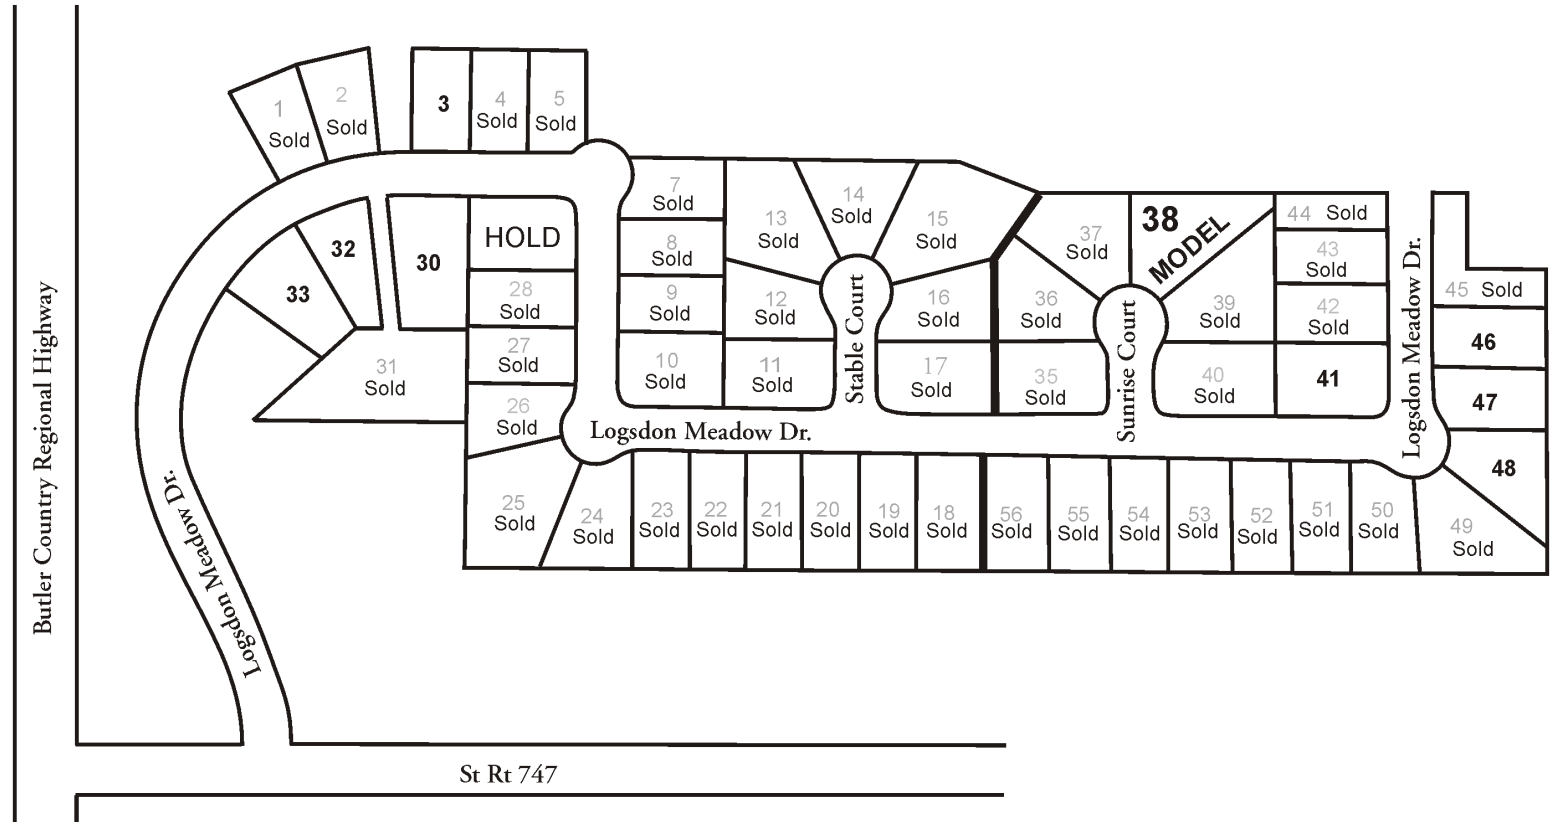

SUNRISE STABLES

Let us help you build your next home!

Dallis

designer homes

DallisDesignerHomes.com

Visit our website for more information or call us!

(513) 860-2800